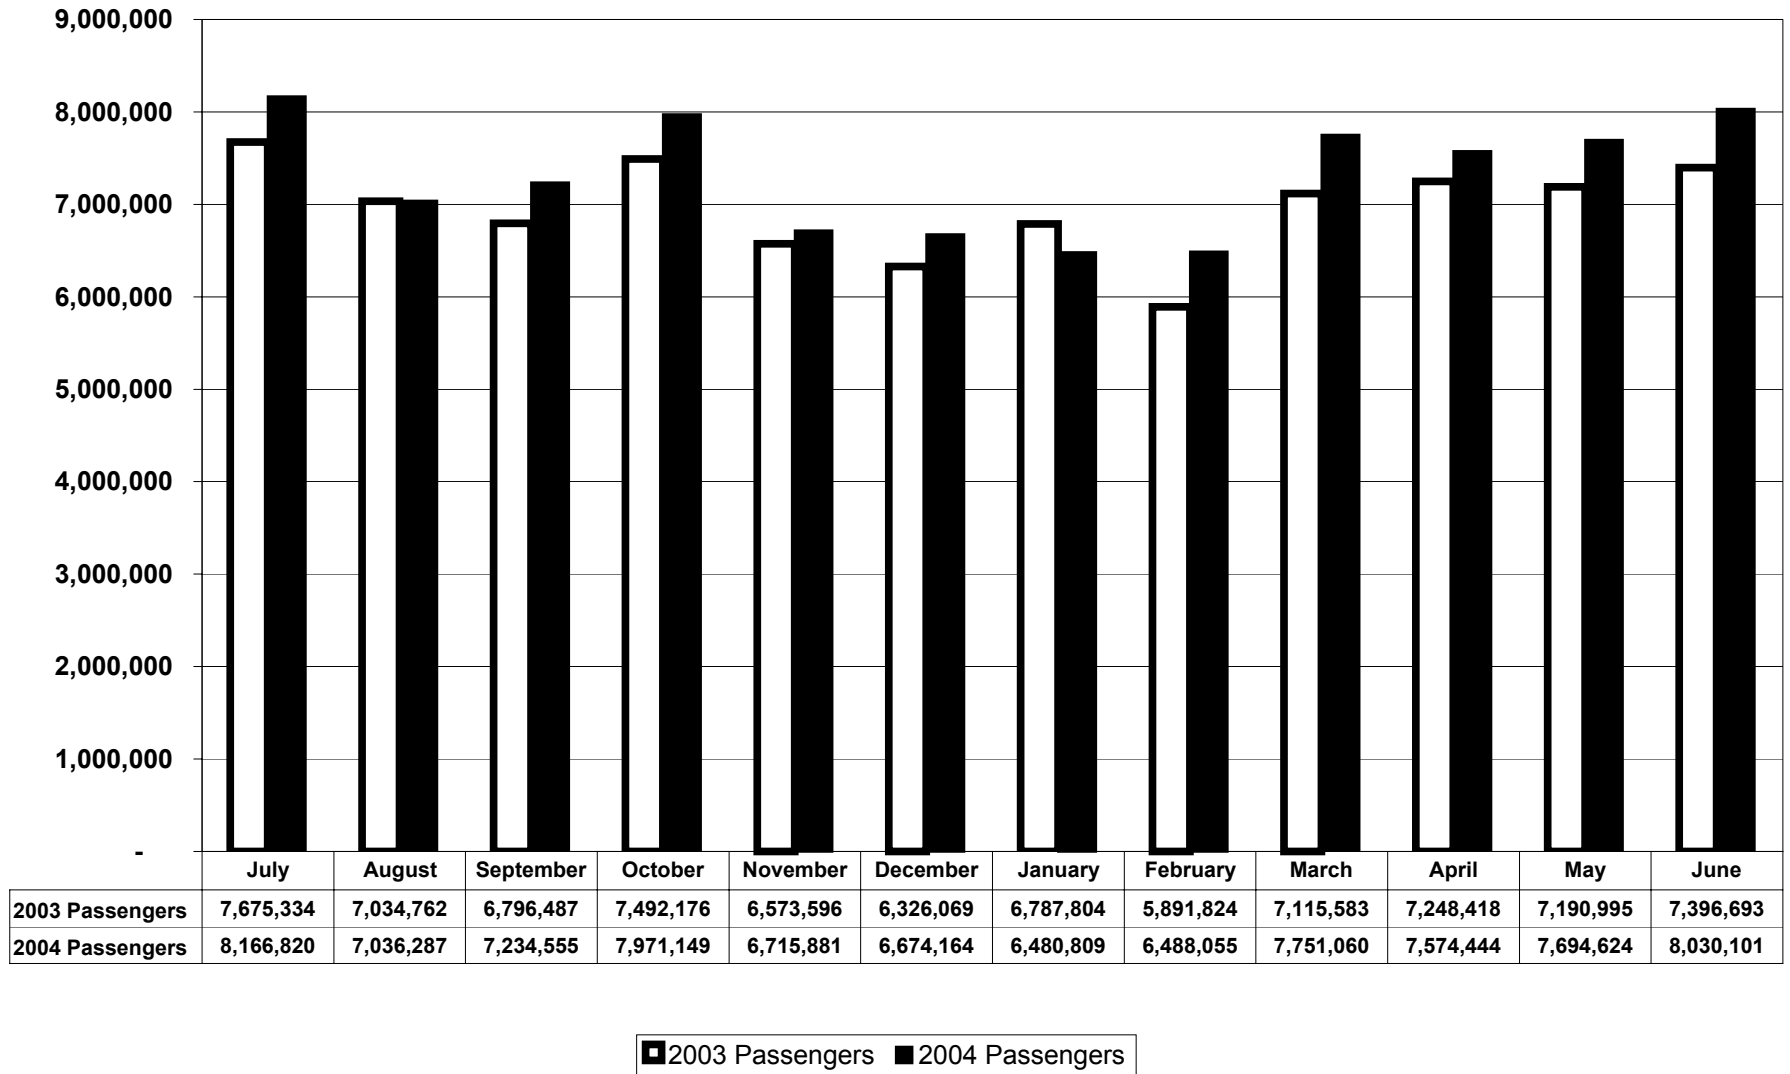

Figure 9: Metrorail Monthly Northern Virginia Passenger Trips, FY2003-FY2004

2003 Passengers
 2004 Passengers