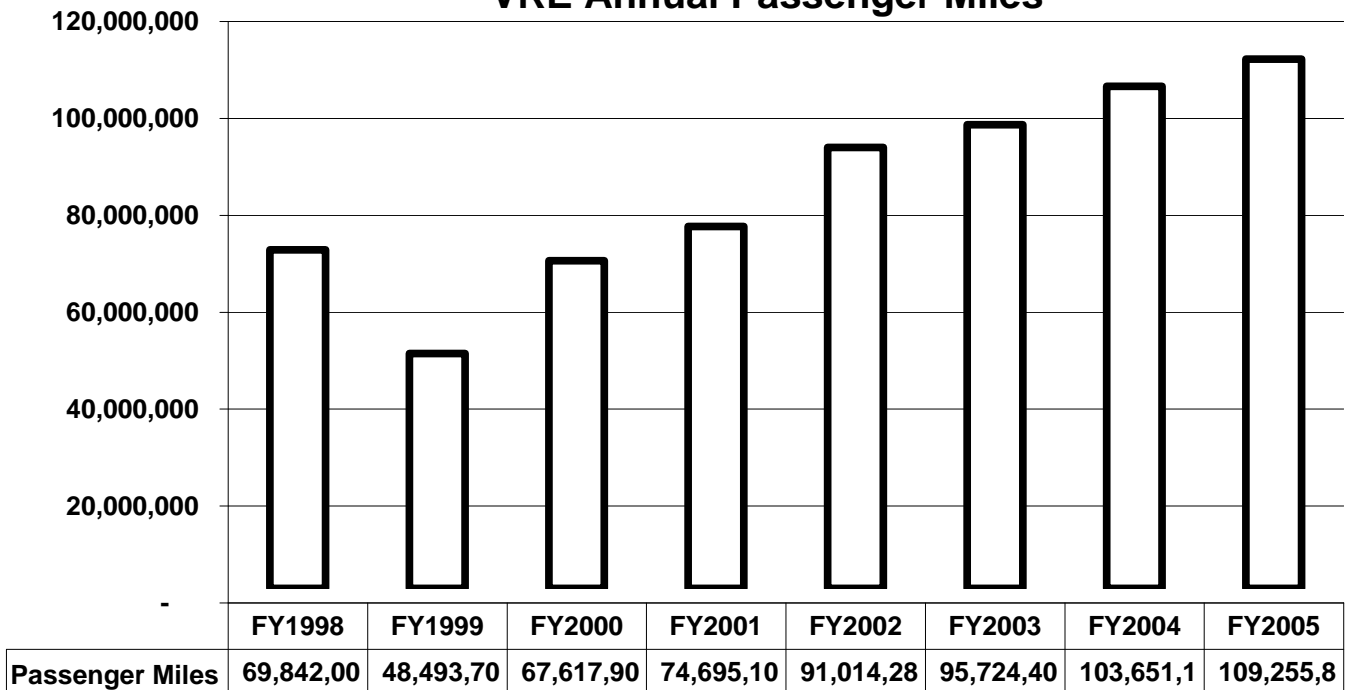

**VIRGINIA RAILWAY EXPRESS
ANNUAL OPERATING DATA**

FY1998 - FY2005

SERVICE

VRE Annual Revenue Mileage

VRE Annual Revenue Hours

RIDERSHIP

VRE Annual Passenger Trips

VRE Annual Passenger Miles

REVENUES

VRE Annual Passenger Revenues