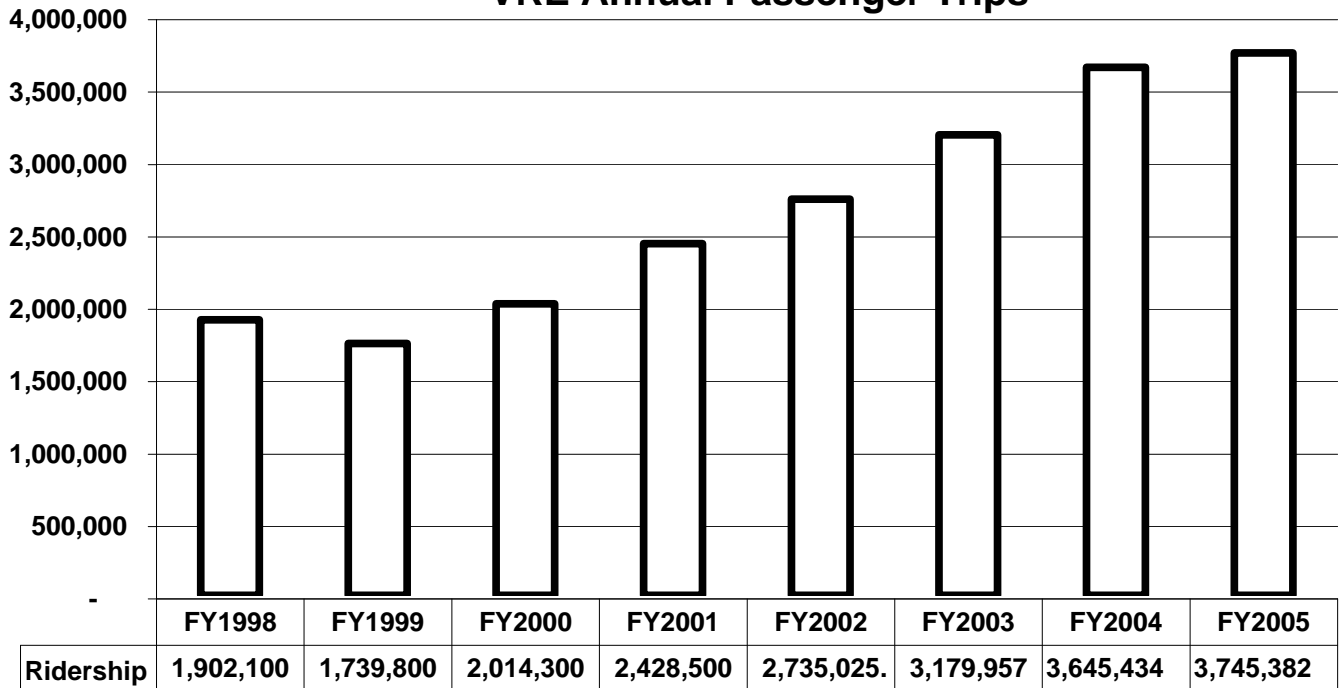

**VIRGINIA RAILWAY EXPRESS
ANNUAL OPERATING DATA**

FY1998 - FY2005

SERVICE

VRE Annual Revenue Mileage

VRE Annual Revenue Hours

RIDERSHIP

VRE Annual Passenger Trips

VRE Annual Passenger Miles

REVENUES

VRE Annual Passenger Revenues