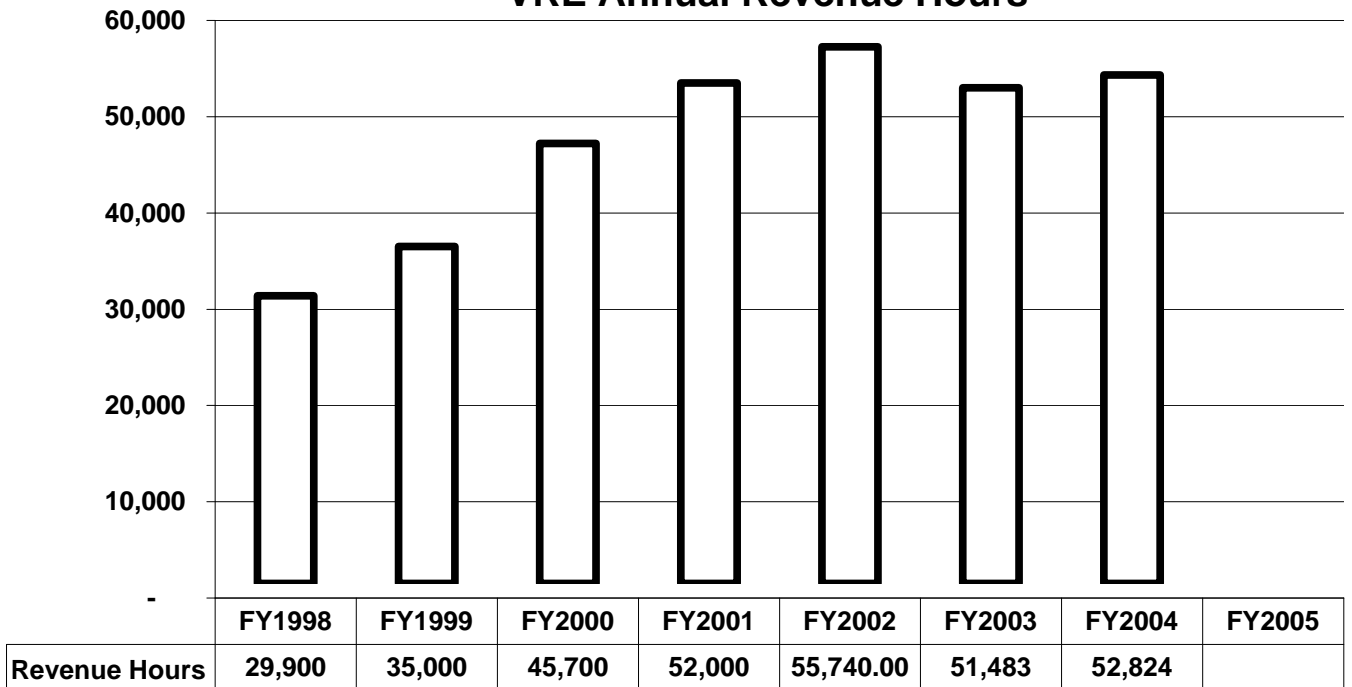

**VIRGINIA RAILWAY EXPRESS
ANNUAL OPERATING DATA**

FY1998 - FY2005

SERVICE

VRE Annual Revenue Mileage

VRE Annual Revenue Hours

RIDERSHIP

VRE Annual Passenger Trips

VRE Annual Passenger Miles

REVENUES

VRE Annual Passenger Revenues