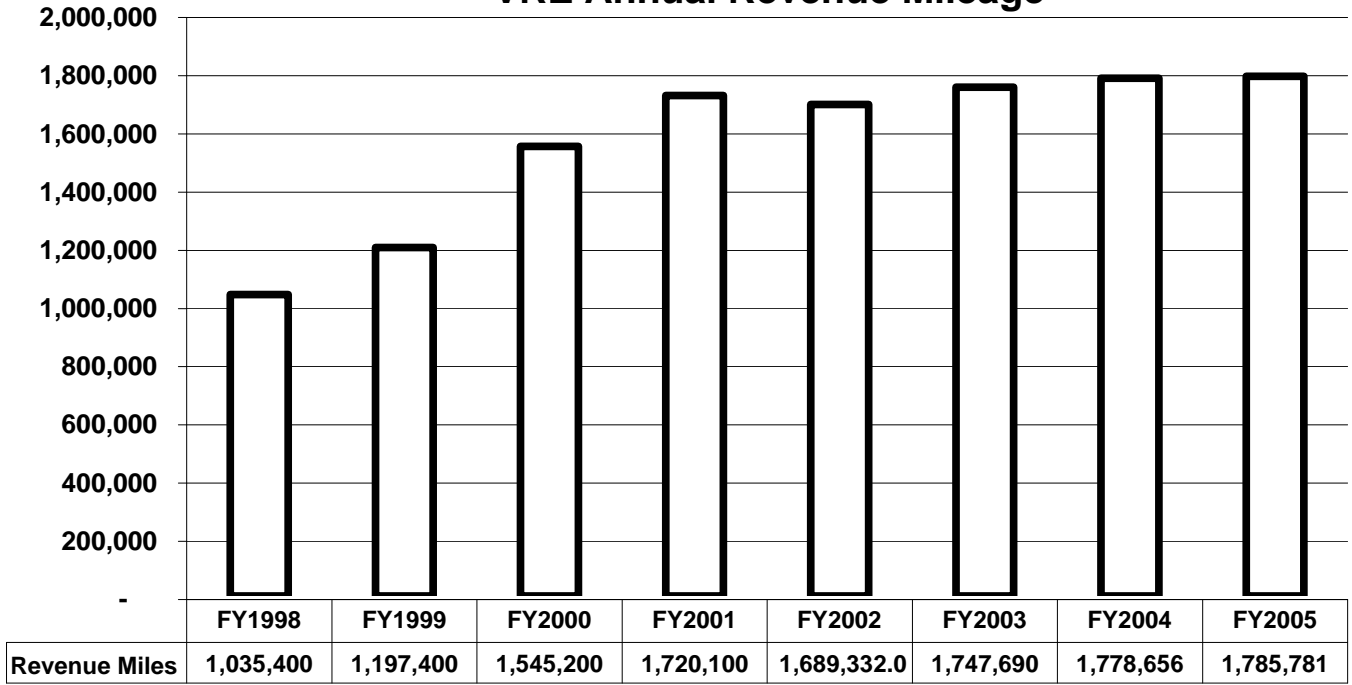

**VIRGINIA RAILWAY EXPRESS
ANNUAL OPERATING DATA**

FY1998 - FY2005

SERVICE

VRE Annual Revenue Mileage

VRE Annual Revenue Hours

RIDERSHIP

VRE Annual Passenger Trips

VRE Annual Passenger Miles

REVENUES

VRE Annual Passenger Revenues