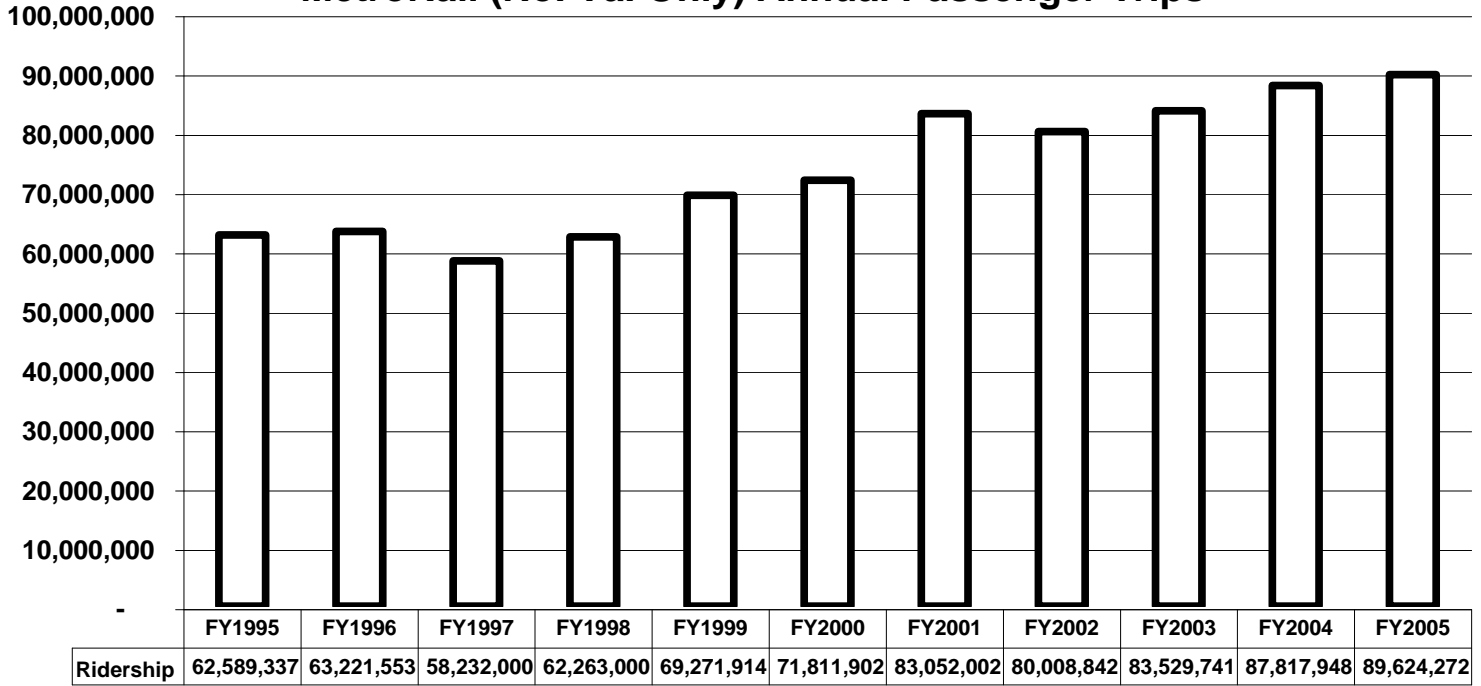

**MetroRail and Metrobus, Northern Virginia Only
ANNUAL OPERATING DATA**

FY1995- FY2005

RIDERSHIP

MetroRail (No. Va. Only) Annual Passenger Trips

Metrobus (No. Va. Only) Annual Passenger Trips