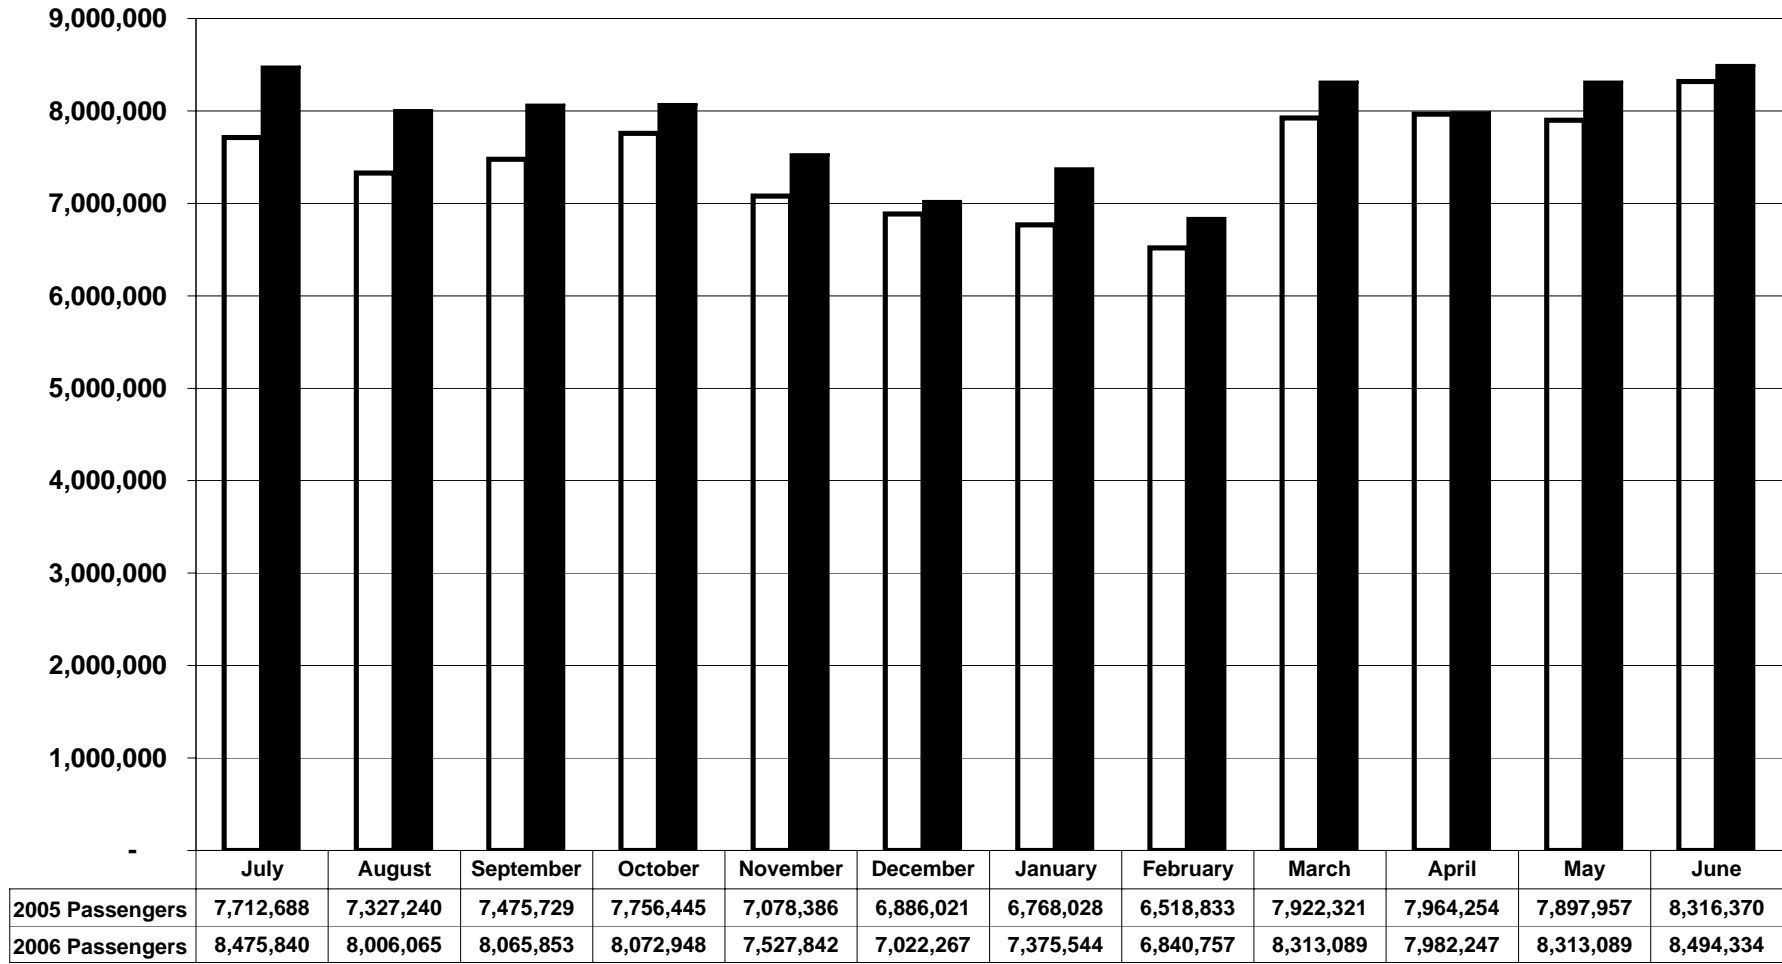

Figure 9: Metrorail Monthly Northern Virginia Passenger Trips, FY2005-FY2006

□ 2005 Passengers ■ 2006 Passengers