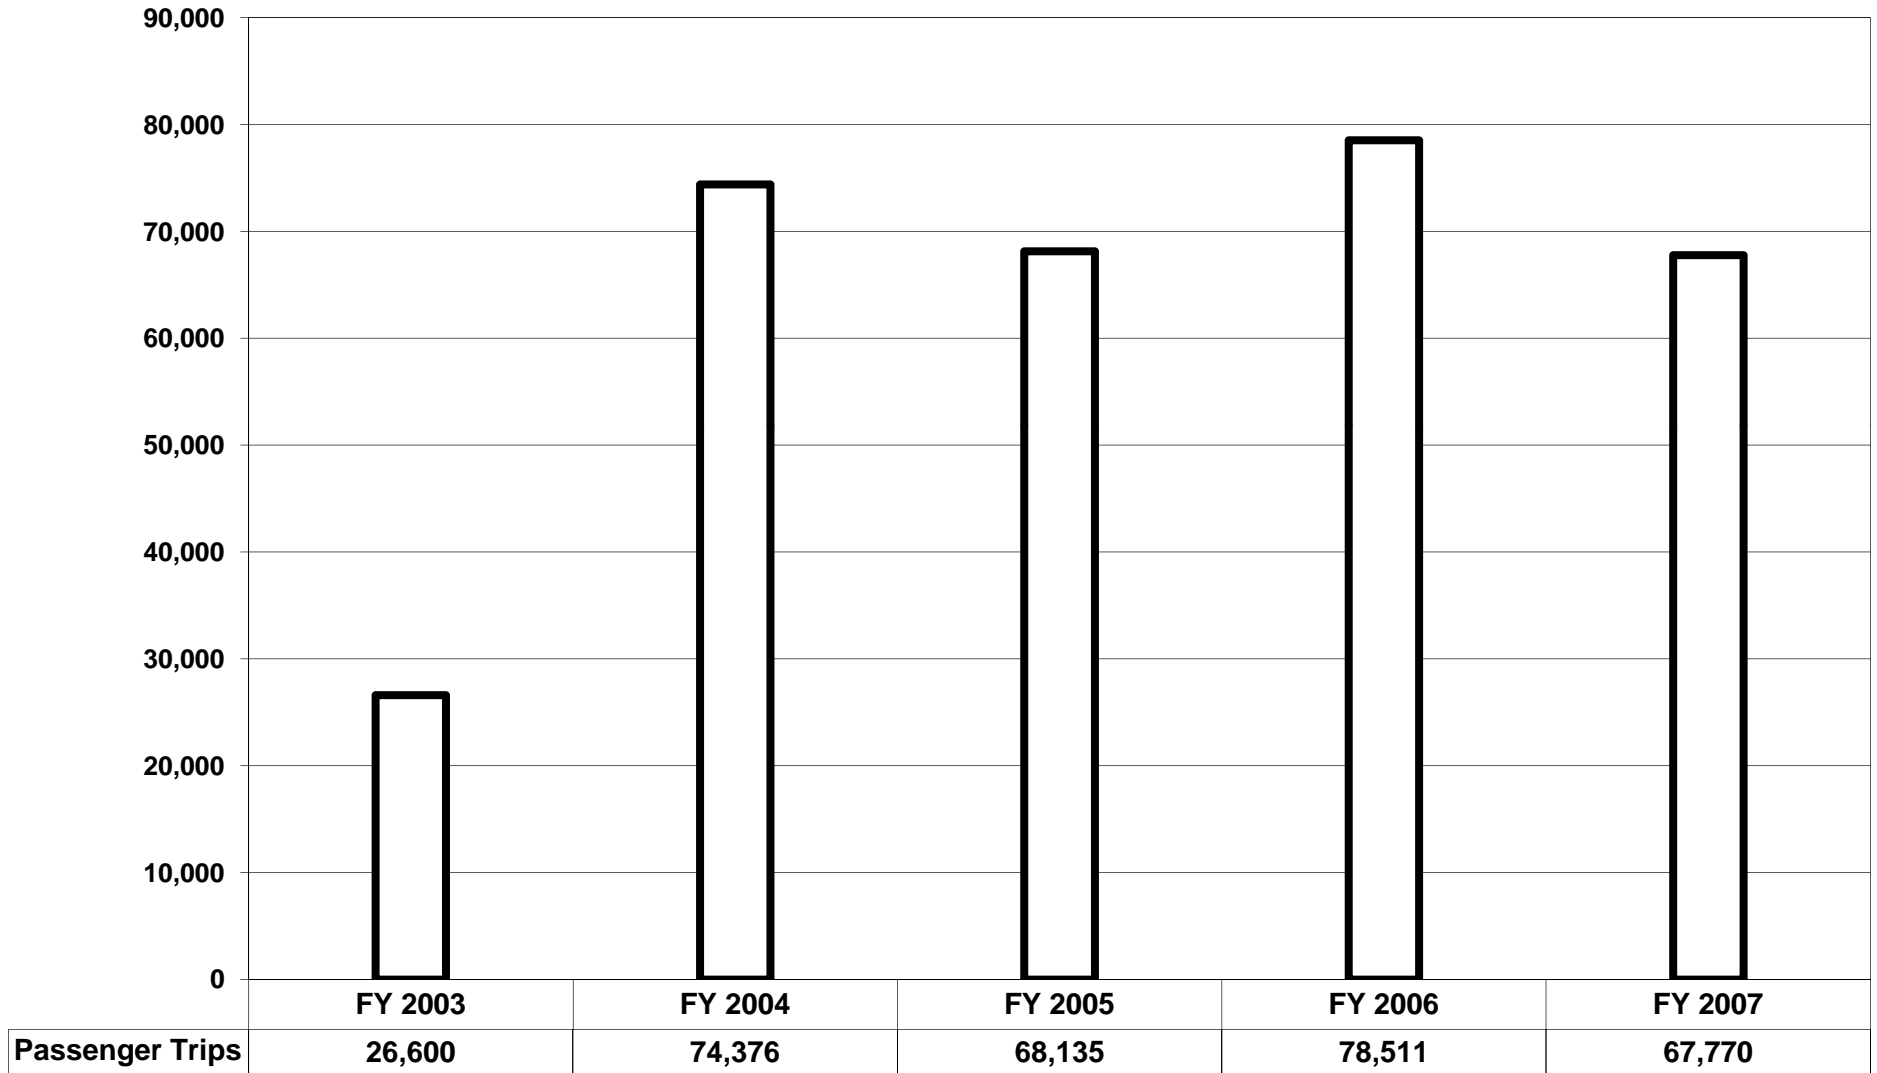

Figure 19: GEORGE Annual Passenger Trips, FY 2003-2007

(note: GEORGE service began in January of 2003, GEORGE ridership included in WMATA ridership figures for Northern Virginia)